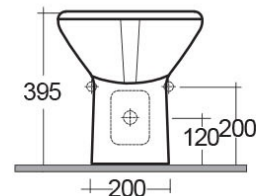

### Scheda tecnica

Dimensioni: 375 x 560 mm

Peso: 18 Kg

Colore: bianco alpino

Parti: ORBI00001 - ORIENT BIDET BACK OPEN 56CM

Collezione: [RAK-ORIENT](#)

Codice	Nome
ORBI00001	ORIENT BIDET BACK OPEN 56CM

Dimensions: All dimensions in mm tolerance  $\pm 5\%$  for below 200mm and  $\pm 3\%$  for above 200mm.  
Note: Due to a continuing development programme to improve design and performance, the manufacturer reserves all rights to vary specifications without prior information.  
Please note accessories are for photographic use only.