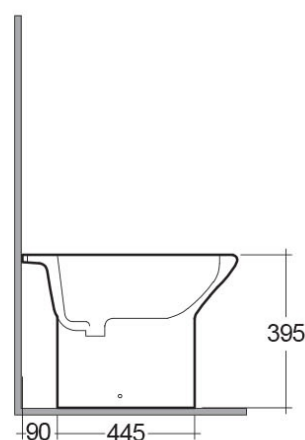

### Scheda tecnica

Dimensioni: 375 x 560 mm

Peso: 18 Kg

Colore: bianco alpino

Parti: ORBI00001 - ORIENT BIDET BACK OPEN 56CM

Collezione: [RAK-ORIENT](#)

Codice	Nome
ORBI00001	ORIENT BIDET BACK OPEN 56CM

Dimensions: All dimensions in mm tolerance  $\pm 5\%$  for below 200mm and  $\pm 3\%$  for above 200mm.  
Note: Due to a continuing development programme to improve design and performance, the manufacturer reserves all rights to vary specifications without prior information.  
Please note accessories are for photographic use only.