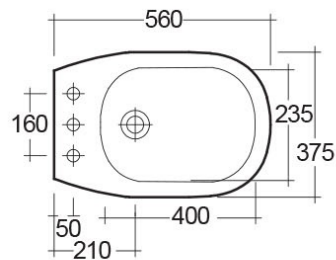

### Scheda tecnica

Dimensioni: 375 x 560 mm

Peso: 18 Kg

Colore: bianco alpino

Parti: ORBI00001 - ORIENT BIDET BACK OPEN 56CM

Collezione: [RAK-ORIENT](#)

Codice	Nome
ORBI00001	ORIENT BIDET BACK OPEN 56CM

Dimensions: All dimensions in mm tolerance  $\pm 5\%$  for below 200mm and  $\pm 3\%$  for above 200mm.  
Note: Due to a continuing development programme to improve design and performance, the manufacturer reserves all rights to vary specifications without prior information.  
Please note accessories are for photographic use only.