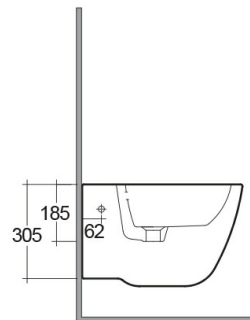

RAK-ONE

Bidet | Sospeso

RAK
CERAMICS

Scheda tecnica

Dimensioni: 365 x 520 mm

Peso: 18 Kg

Colore: bianco alpino

Parti: ONBI00002 - ONE WALL HUNG BIDET 52CM

Collezione: [RAK-ONE](#)

Codice	Nome
--------	------

ONBI00002	ONE WALL HUNG BIDET 52CM
-----------	--------------------------

Dimensions: All dimensions in mm tolerance $\pm 5\%$ for below 200mm and $\pm 3\%$ for above 200mm.
 Note: Due to a continuing development programme to improve design and performance, the manufacturer reserves all rights to vary specifications without prior information.
 Please note accessories are for photographic use only.