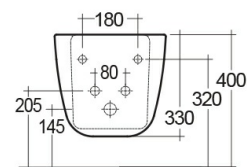

RAK-ONE

Bidet | Sospeso

RAK
CERAMICS

Scheda tecnica

Dimensioni: 365 x 520 mm

Peso: 18 Kg

Colore: bianco alpino

Parti: ONBI00002 - ONE WALL HUNG BIDET 52CM

Collezione: [RAK-ONE](#)

Codice	Nome
--------	------

ONBI00002	ONE WALL HUNG BIDET 52CM
-----------	--------------------------

Dimensions: All dimensions in mm tolerance $\pm 5\%$ for below 200mm and $\pm 3\%$ for above 200mm.
 Note: Due to a continuing development programme to improve design and performance, the manufacturer reserves all rights to vary specifications without prior information.
 Please note accessories are for photographic use only.