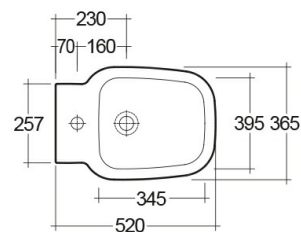

RAK-ONE

Bidet | Sospeso

RAK
CERAMICS

Scheda tecnica

Dimensioni: 365 x 520 mm

Peso: 18 Kg

Colore: bianco alpino

Parti: ONBI00002 - ONE WALL HUNG BIDET 52CM

Collezione: [RAK-ONE](#)

Codice	Nome
--------	------

ONBI00002	ONE WALL HUNG BIDET 52CM
-----------	--------------------------

Dimensions: All dimensions in mm tolerance $\pm 5\%$ for below 200mm and $\pm 3\%$ for above 200mm.
 Note: Due to a continuing development programme to improve design and performance, the manufacturer reserves all rights to vary specifications without prior information.
 Please note accessories are for photographic use only.