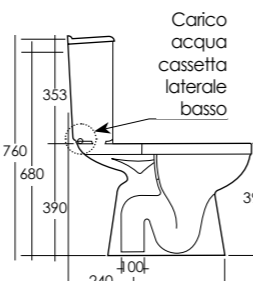

BIDET  
BIDET

H39,5 cm  
L36,5 cm  
P58 cm

H38,5 cm  
L36,5 cm  
P57,0 cm

1. Vaso  
Water Closet

2. Vaso monoblocco con cassetta  
Water Closet with cistern

3. Bidet  
Bidet

VASO  
WATER CLOSET

H39 cm  
L36 cm  
P51 cm

Pesi e misure sono da considerarsi indicativi. Rak Ceramics si riserva il diritto di apportare in qualsiasi momento variazioni ai suoi prodotti.  
Weights and sizes should be considered merely approximate. Rak Ceramics reserves the right to make any changes in its products at any time and without notice.

# Karla schede tecniche *technical data*

**KABI00001**

BIDET  
BIDET

**KAWC00004**

VASO SCARICO  
A PARETE  
WATER CLOSET  
(P) TRAP

**KAWC00002**

VASO SCARICO  
A PAVIMENTO  
WATER CLOSET  
(S) TRAP

**KAWC00001  
KAWT00001**

VASO MONOBLOCCO  
SCARICO A PAVIMENTO  
WATER CLOSET (S) TRAP  
WITH CISTERN

**KAWC00005  
KAWT00001**

VASO MONOBLOCCO  
SCARICO A PARETE  
WATER CLOSET (P) TRAP  
WITH CISTERN

**KABI00002**

BIDET SOSPESO  
WALL HUNG BIDET