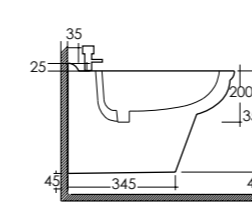

BIDET  
BIDET

H39,5 cm  
L36,5 cm  
P58 cm

H38,5 cm  
L36,5 cm  
P57,0 cm

1. Vaso  
Water Closet

2. Vaso monoblocco con cassetta  
Water Closet with cistern

3. Bidet  
Bidet

VASO  
WATER CLOSET

H39 cm  
L36 cm  
P51 cm

# Karla schede tecniche *technical data*

**KABI00001**

BIDET  
BIDET

**KAWC00004**

VASO SCARICO  
A PARETE  
WATER CLOSET  
(P) TRAP

**KAWC00002**

VASO SCARICO  
A PAVIMENTO  
WATER CLOSET  
(S) TRAP

**KAWC00001  
KAWT00001**

VASO MONOBLOCCO  
SCARICO A PAVIMENTO  
WATER CLOSET (S) TRAP  
WITH CISTERN

**KAWC00005  
KAWT00001**

VASO MONOBLOCCO  
SCARICO A PARETE  
WATER CLOSET (P) TRAP  
WITH CISTERN

**KABI00002**

BIDET SOSPESO  
WALL HUNG BIDET

**KAWC00003**

VASO SOSPESO  
WALL HUNG  
WATER CLOSET

**KAWC00006  
KAWT00002**

VASO MONOBLOCCO CON  
CASSETTA SOSPESO  
WALL HUNG WATER CLOSET  
WITH CISTERN

Pesi e misure sono da considerarsi indicativi. Rak Ceramics si riserva il diritto di apportare in qualsiasi momento variazioni ai suoi prodotti.  
Weights and sizes should be considered merely approximate. Rak Ceramics reserves the right to make any changes in its products at any time and without notice.