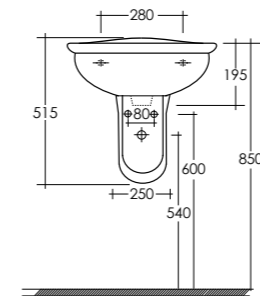

BIDET  
BIDET

H39,5 cm  
L36,5 cm  
P58 cm

H38,5 cm  
L36,5 cm  
P57,0 cm

1. Vaso  
Water Closet

2. Vaso monoblocco con cassetta  
Water Closet with cistern

3. Bidet  
Bidet

VASO  
WATER CLOSET

H39 cm  
L36 cm  
P51 cm

H40 cm  
L36 cm  
P55 cm

H76 cm  
L35,5 cm  
P66,5 cm

H76 cm  
L36 cm  
P70 cm

H38,5 cm  
L37 cm  
P55 cm

H75 cm  
L36,5 cm  
P66 cm

**KAWB00002  
KAPD00001**

LAVABO 55 cm  
CON COLONNA  
WASH BASIN 55 cm  
WITH FULL PEDESTAL

**KAWB00001  
KAPD00001**

LAVABO 50 cm  
CON COLONNA  
WASH BASIN 50 cm  
WITH FULL PEDESTAL

**KAWB00003  
KAPD00002**

LAVABO 65 cm  
CON SEMICOLONNA  
WASH BASIN 65 cm  
WITH HALF PEDESTAL

**KAWB00004  
KAPD00002**

LAVABO 60 cm  
CON SEMICOLONNA  
WASH BASIN 60 cm  
WITH HALF PEDESTAL

**KAWB00002  
KAPD00002**

LAVABO 55 cm  
CON SEMICOLONNA  
WASH BASIN 55 cm  
WITH HALF PEDESTAL