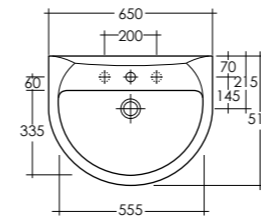

BIDET  
BIDET

H39,5 cm  
L36,5 cm  
P58 cm

H38,5 cm  
L36,5 cm  
P57,0 cm

1. Vaso  
Water Closet

2. Vaso monoblocco con cassetta  
Water Closet with cistern

3. Bidet  
Bidet

VASO  
WATER CLOSET

H39 cm  
L36 cm  
P51 cm

H40 cm  
L36 cm  
P55 cm

H76 cm  
L35,5 cm  
P66,5 cm

H76 cm  
L36 cm  
P70 cm

H38,5 cm  
L37 cm  
P55 cm

H75 cm  
L36,5 cm  
P66 cm

**KAWB00002  
KAPD00001**

LAVABO 55 cm  
CON COLONNA  
WASH BASIN 55 cm  
WITH FULL PEDESTAL

**KAWB00001  
KAPD00001**

LAVABO 50 cm  
CON COLONNA  
WASH BASIN 50 cm  
WITH FULL PEDESTAL

**KAWB00003  
KAPD00002**

LAVABO 65 cm  
CON SEMICOLONNA  
WASH BASIN 65 cm  
WITH HALF PEDESTAL

**KAWB00004  
KAPD00002**

LAVABO 60 cm  
CON SEMICOLONNA  
WASH BASIN 60 cm  
WITH HALF PEDESTAL

**KAWB00002  
KAPD00002**

LAVABO 55 cm  
CON SEMICOLONNA  
WASH BASIN 55 cm  
WITH HALF PEDESTAL