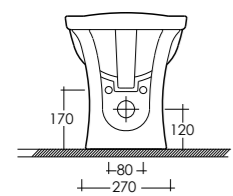

KAWC00004

VASO SCARICO
A PARETE
WATER CLOSET
(P) TRAP