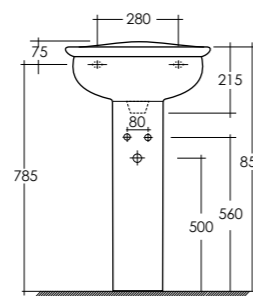

**KAWB00001
KAPD00001**

LAVABO 50 cm
CON COLONNA
WASH BASIN 50 cm
WITH FULL PEDESTAL