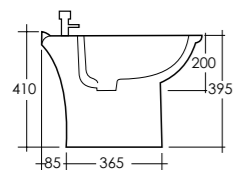

KAWC00004

VASO SCARICO
A PARETE
WATER CLOSET
(P) TRAP