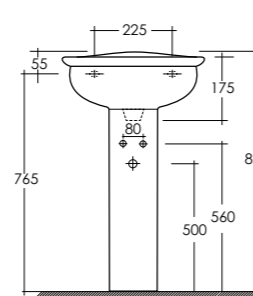

**KAWB00003
KAPD00002**

LAVABO 65 cm
CON SEMICOLONNA
WASH BASIN 65 cm
WITH HALF PEDESTAL