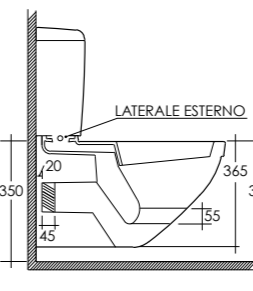

# Karla schede tecniche *technical data*

**KABI00001**

BIDET  
BIDET

**KAWC00004**

VASO SCARICO  
A PARETE  
WATER CLOSET  
(P) TRAP

**KAWC00002**

VASO SCARICO  
A PAVIMENTO  
WATER CLOSET  
(S) TRAP

**KAWC00001  
KAWT00001**

VASO MONOBLOCCO  
SCARICO A PAVIMENTO  
WATER CLOSET (S) TRAP  
WITH CISTERN

**KAWC00005  
KAWT00001**

VASO MONOBLOCCO  
SCARICO A PARETE  
WATER CLOSET (P) TRAP  
WITH CISTERN

**KABI00002**

BIDET SOSPESO  
WALL HUNG BIDET

**KAWC00003**

VASO SOSPESO  
WALL HUNG  
WATER CLOSET

**KAWC00006  
KAWT00002**

VASO MONOBLOCCO CON  
CASSETTA SOSPESO  
WALL HUNG WATER CLOSET  
WITH CISTERN

Pesi e misure sono da considerarsi indicativi. Rak Ceramics si riserva il diritto di apportare in qualsiasi momento variazioni ai suoi prodotti.  
Weights and sizes should be considered merely approximate. Rak Ceramics reserves the right to make any changes in its products at any time and without notice.