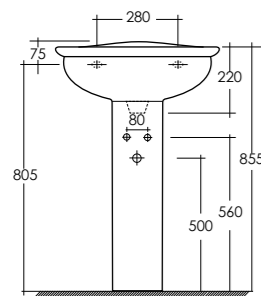

**KAWB00004
KAPD00001**

LAVABO 60 cm
CON COLONNA
WASH BASIN 60 cm
WITH FULL PEDESTAL