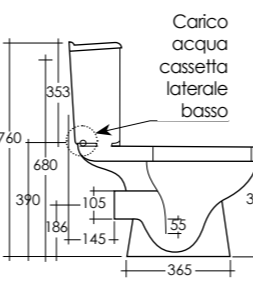

KABI00002

BIDET SOSPESO
WALL HUNG BIDET