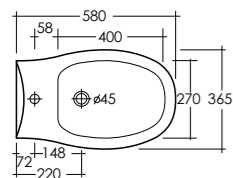

KAWC00004

VASO SCARICO
A PARETE
WATER CLOSET
(P) TRAP