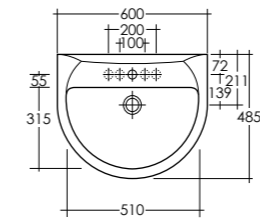

BIDET  
BIDET

H39,5 cm  
L36,5 cm  
P58 cm

H38,5 cm  
L36,5 cm  
P57,0 cm

1. Vaso  
Water Closet

2. Vaso monoblocco con cassetta  
Water Closet with cistern

3. Bidet  
Bidet

VASO  
WATER CLOSET

H39 cm  
L36 cm  
P51 cm

H40 cm  
L36 cm  
P55 cm

H76 cm  
L35,5 cm  
P66,5 cm

H76 cm  
L36 cm  
P70 cm

H38,5 cm  
L37 cm  
P55 cm

H75 cm  
L36,5 cm  
P66 cm

**KAWB00002  
KAPD00001**

LAVABO 55 cm  
CON COLONNA  
WASH BASIN 55 cm  
WITH FULL PEDESTAL

**KAWB00001  
KAPD00001**

LAVABO 50 cm  
CON COLONNA  
WASH BASIN 50 cm  
WITH FULL PEDESTAL

**KAWB00003  
KAPD00002**

LAVABO 65 cm  
CON SEMICOLONNA  
WASH BASIN 65 cm  
WITH HALF PEDESTAL

**KAWB00004  
KAPD00002**

LAVABO 60 cm  
CON SEMICOLONNA  
WASH BASIN 60 cm  
WITH HALF PEDESTAL

**KAWB00002  
KAPD00002**

LAVABO 55 cm  
CON SEMICOLONNA  
WASH BASIN 55 cm  
WITH HALF PEDESTAL