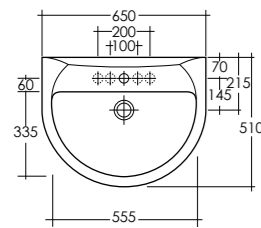

**KAWB00004
KAPD00001**

LAVABO 60 cm
CON COLONNA
WASH BASIN 60 cm
WITH FULL PEDESTAL