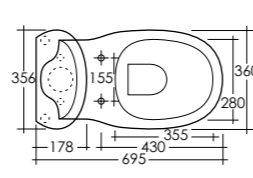

**KAWC00005
KAWT00001**

VASO MONOBLOCCO
SCARICO A PARETE
WATER CLOSET (P) TRAP
WITH CISTERN