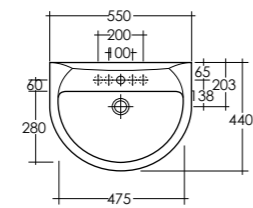

**KAWB00001
KAPD00001**

LAVABO 50 cm
CON COLONNA
WASH BASIN 50 cm
WITH FULL PEDESTAL