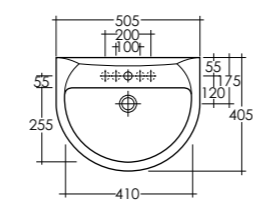

**KAWB00003
KAPD00002**

LAVABO 65 cm
CON SEMICOLONNA
WASH BASIN 65 cm
WITH HALF PEDESTAL