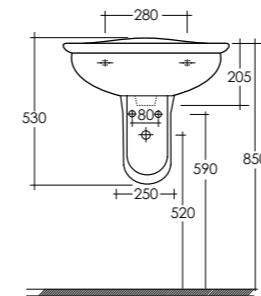

BIDET  
BIDET

H39,5 cm  
L36,5 cm  
P58 cm

H38,5 cm  
L36,5 cm  
P57,0 cm

1. Vaso  
Water Closet

2. Vaso monoblocco con cassetta  
Water Closet with cistern

3. Bidet  
Bidet

VASO  
WATER CLOSET

H39 cm  
L36 cm  
P51 cm

H40 cm  
L36 cm  
P55 cm

H76 cm  
L35,5 cm  
P66,5 cm

H76 cm  
L36 cm  
P70 cm

H38,5 cm  
L37 cm  
P55 cm

H75 cm  
L36,5 cm  
P66 cm

**KAWB00002  
KAPD00001**

LAVABO 55 cm  
CON COLONNA  
WASH BASIN 55 cm  
WITH FULL PEDESTAL

**KAWB00001  
KAPD00001**

LAVABO 50 cm  
CON COLONNA  
WASH BASIN 50 cm  
WITH FULL PEDESTAL

**KAWB00003  
KAPD00002**

LAVABO 65 cm  
CON SEMICOLONNA  
WASH BASIN 65 cm  
WITH HALF PEDESTAL

**KAWB00004  
KAPD00002**

LAVABO 60 cm  
CON SEMICOLONNA  
WASH BASIN 60 cm  
WITH HALF PEDESTAL

**KAWB00002  
KAPD00002**

LAVABO 55 cm  
CON SEMICOLONNA  
WASH BASIN 55 cm  
WITH HALF PEDESTAL