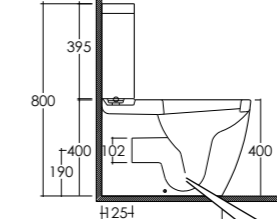

L60 cm
P47 cm
H50 cm

L52,5 cm
P41,5 cm
H49,5 cm

- 1. Bidet filo muro
Back to wall bidet
- 2. Vaso monoblocco con cassetta
Water closet with cistern
- 3. Vaso filo muro
Back to wall water closet

Nella Pagina di destra
Right page

Bidet e Vaso sospesi
Wall hung Bidet and Water closet

BIDET
BIDET

VASO
WATER CLOSET

DIMENSIONI CONTENUTE
CONTAINED DIMENSION

Metropolitan schede tecniche *technical data*

**MEWB0001
MEPD0001**

LAVABO 60 cm CON COLONNA
WASH BASIN 60 cm
WITH PEDESTAL

**MEWB0002
MEPD0001**

LAVABO 52 cm CON COLONNA
WASH BASIN 52 cm
WITH PEDESTAL

**MEWB0001
MEPD0002**

LAVABO 60 cm
CON SEMICOLONNA
WASH BASIN 60 cm
WITH HALF PEDESTAL

**MEWB0002
MEPD0002**

LAVABO 52 cm
CON SEMICOLONNA
WASH BASIN 52 cm
WITH HALF PEDESTAL

MEBI0001

BIDET FILOMURO
BACK TO WALL BIDET

MEWC0001

VASO FILOMURO
SCARICO MULTI
BACK TO WALL WATER CLOSET
MULTI TRAP (S/P)

**MEWC0003
MEWT0001**

VASO MONOBLOCCO CON
CASSETTA SCARICO MULTI
WATER CLOSET WITH CISTERN
MULTI TRAP (S/P)