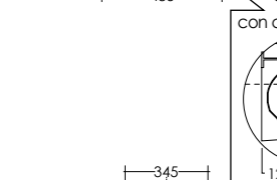

MEBI0001

BIDET FILOMURO
BACK TO WALL BIDET

MEWC0001

VASO FILOMURO
SCARICO MULTI
BACK TO WALL WATER CLOSET
MULTI TRAP (S/P)

**MEWC0003
MEWT0001**

VASO MONOBLOCCO CON
CASSETTA SCARICO MULTI
WATER CLOSET WITH CISTERN
MULTI TRAP (S/P)