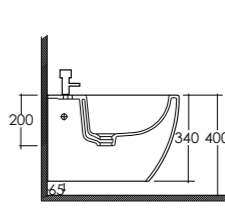

BIDET SOSPESO
WALL HUNG BIDET

MEWC0002