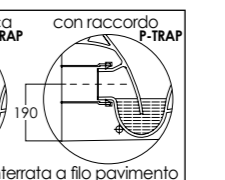

BIDET SOSPESO
WALL HUNG BIDET

MEWC0002