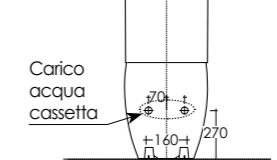

MEBI0001

BIDET FILOMURO
BACK TO WALL BIDET

MEWC0001

VASO FILOMURO
SCARICO MULTI
BACK TO WALL WATER CLOSET
MULTI TRAP (S/P)

**MEWC0003
MEWT0001**

VASO MONOBLOCCO CON
CASSETTA SCARICO MULTI
WATER CLOSET WITH CISTERN
MULTI TRAP (S/P)