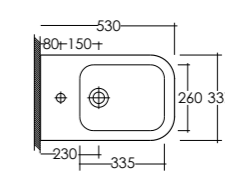

BIDET SOSPESO
WALL HUNG BIDET

MEWC0002