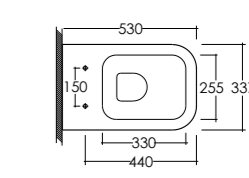

VASO SOSPESO
WALL HUNG
WATER CLOSET