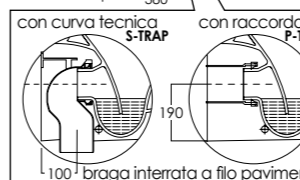

Bidet e Vaso sospesi
Wall hung Bidet and Water closet

BIDET
BIDET

VASO
WATER CLOSET

DIMENSIONI CONTENUTE
CONTAINED DIMENSION

Metropolitan schede tecniche *technical data*

**MEWB0001
MEPD0001**

LAVABO 60 cm CON COLONNA
WASH BASIN 60 cm
WITH PEDESTAL

**MEWB0002
MEPD0001**

LAVABO 52 cm CON COLONNA
WASH BASIN 52 cm
WITH PEDESTAL

**MEWB0001
MEPD0002**

LAVABO 60 cm
CON SEMICOLONNA
WASH BASIN 60 cm
WITH HALF PEDESTAL

**MEWB0002
MEPD0002**

LAVABO 52 cm
CON SEMICOLONNA
WASH BASIN 52 cm
WITH HALF PEDESTAL

Pesi e misure sono da considerarsi indicativi. Rak Ceramics si riserva il diritto di apportare in qualsiasi momento variazioni ai suoi prodotti.
Weights and sizes should be considered merely approximate. Rak Ceramics reserves the right to make any changes in its products at any time and without notice.

MEBI0001

BIDET FILOMURO
BACK TO WALL BIDET

MEWC0001

VASO FILOMURO
SCARICO MULTI
BACK TO WALL WATER CLOSET
MULTI TRAP (S/P)

**MEWC0003
MEWT0001**

VASO MONOBLOCCO CON
CASSETTA SCARICO MULTI
WATER CLOSET WITH CISTERN
MULTI TRAP (S/P)