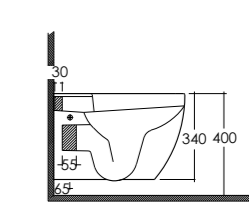

VASO SOSPESO
WALL HUNG
WATER CLOSET